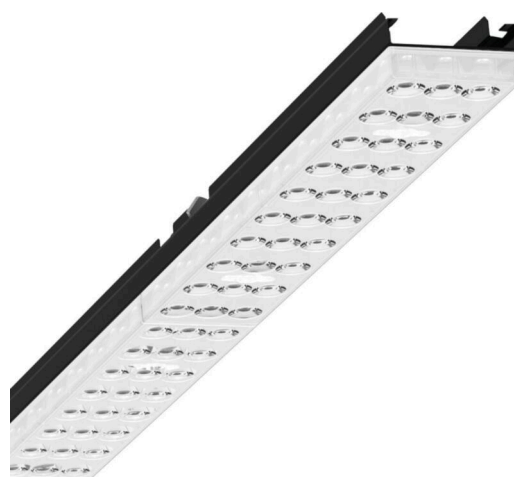

Device mount - Individual.Lens.Optic - direct wide distribution - visually continuous

Device mount made of a galvanised, profiled steel sheet; surface coated with polyester resin. Tool-free attachment with design-integrated pressure caps guarantee protection against theft and dismantling. Housing colour black RAL 9005; Direct, wide-beam light distribution using individual LED lens optic made of PMMA plastic. The single lens optics ensure absolute ease of assembly and are simple to maintain thanks to the easily cleaned surface. The inner rhythm of the 3-row single lens arrangement and the overriding device mount are perfectly in tune to guarantee a homogeneous appearance in the object. Electrical connection by means of a fixed, 3-pin, quick-fit plug connector and a free choice of phases. Integrated guide for fast contacting. They are exchangeable, permit modernisation and reliably prolong the service life of the overall system.

MECHANICS

Housing colour	black RAL 9005
Dimensions (LxWxDxH)	1531mm x 55mm x 33mm
Weight (net)	1.9kg
Type of installation	Mounting rail system installation, Light structure

Dimensions

L	1531 mm	Length
B	55 mm	Width
H	33 mm	Height

DEEP-LINK

<https://www.regiolux.de/en/article/19410004094>

Reference	LED 6000lm 830
ηLB	100 %
Φ ↓/↑	98 % / 2 %
UGR lat./long.	19.8 / 20.2