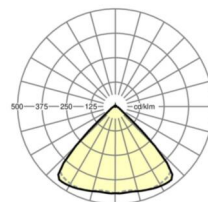

CHARACTERISTICS

Order number	19410004094
EAN number	4020863398706
Commodity code	94051190
Certification mark	IP 20, Protection class I, ENEC10 VDE, F, HACCP DIN10500/Food/IFS-application-related suitability/BRC, Indoor, CE
Impact resistance (IK rating)	IK03 (-20°C bis 40°C)
Ambient temperatur	ta -20°C to 40°C
Warranty period	5 years
State funding programs	BEG - Federal funding for efficient buildings (valid only for Germany)

ELECTRICAL ENGINEERING

Controller	Electronic driver (1 pcs.)
System output	37W
Mains voltage	230V/50Hz
Energy efficiency class/light source	E

LIGHTING TECHNOLOGY

Placement	LED, Colour rendering/Light colour CRI ≥ 80 / 3000K
Colour tolerance (MacAdam)	3SDCM
Photobiological safety (Luminaire)	RG1
Nominal luminous flux	5655lm
LED service life	50000h L80/B10 (Tq 40°C)
Luminaire luminous efficiency	151lm/W
Beam angle	95° (C0) / 95° (C90)
UGR lat./long.	19.8 / 20.2

MECHANICS

Housing colour	black RAL 9005
Dimensions (LxWxDxH)	1531mm x 55mm x 33mm
Weight (net)	1.9kg
Type of installation	Mounting rail system installation, Light structure

Dimensions

L	1531 mm	Length
B	55 mm	Width
H	33 mm	Height

DEEP-LINK

<https://www.regiolux.de/en/article/19410004094>